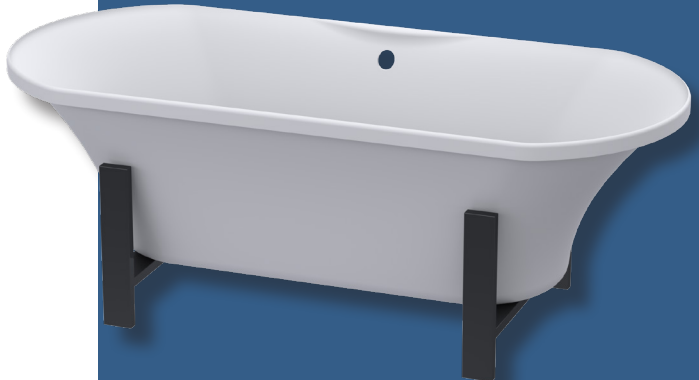

ARGOS

1700
(1710 x 780)

* Feet Available in Black